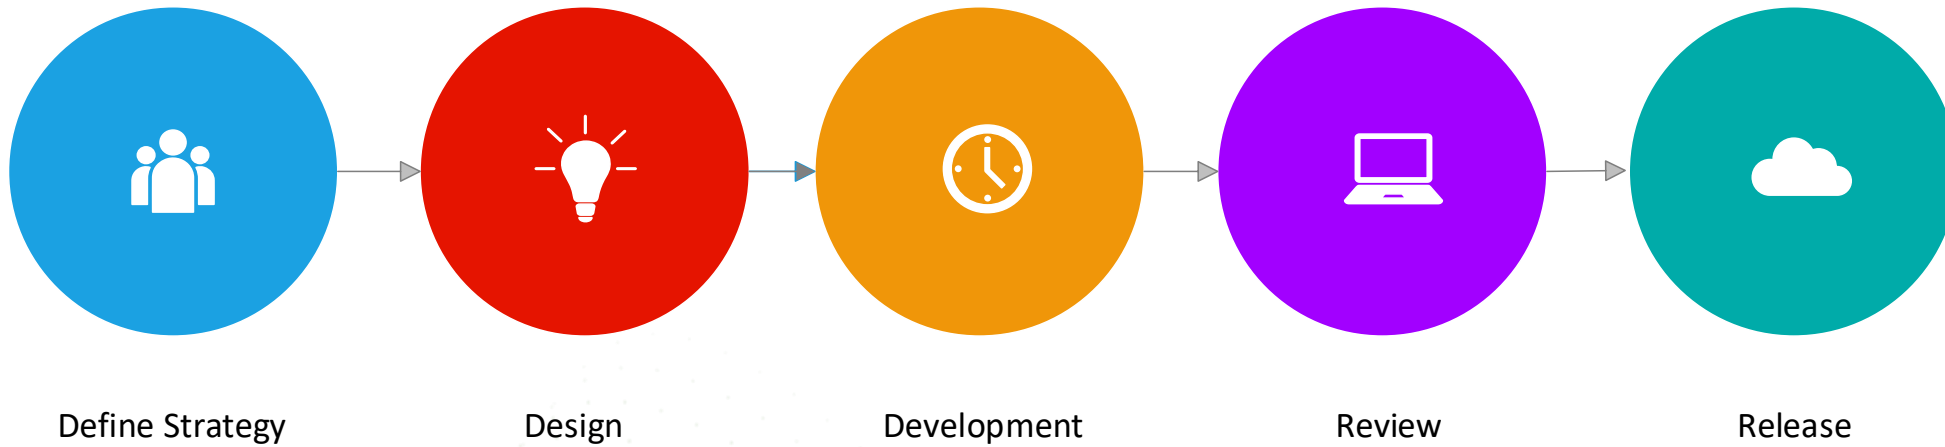

Project Execution Steps Diagram