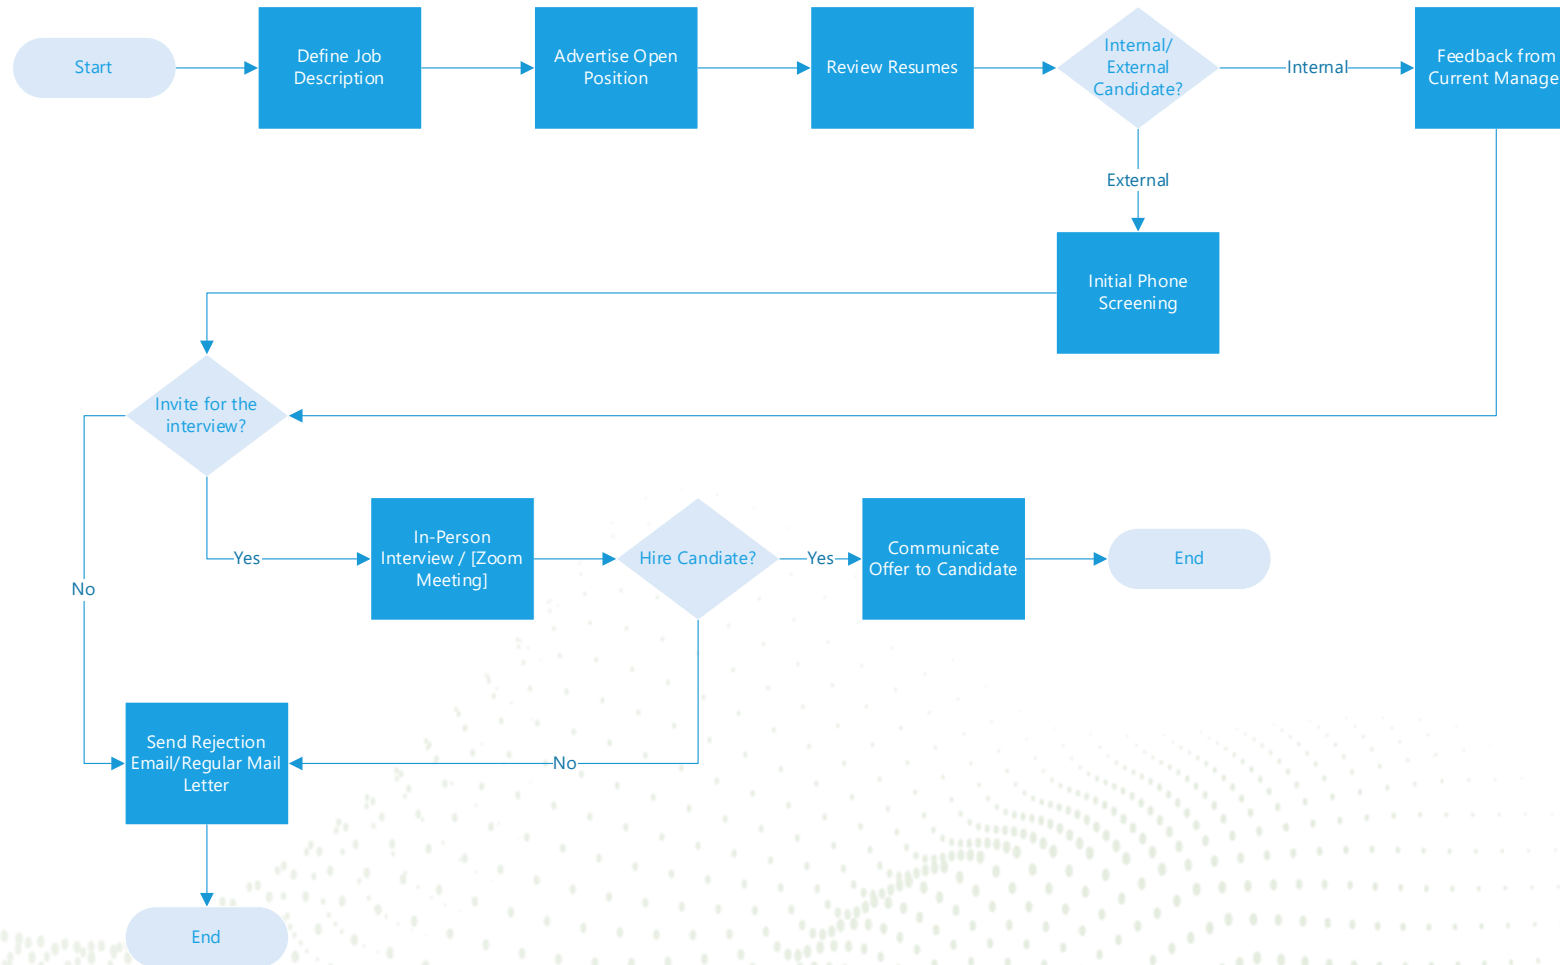

HR Management Process Flow